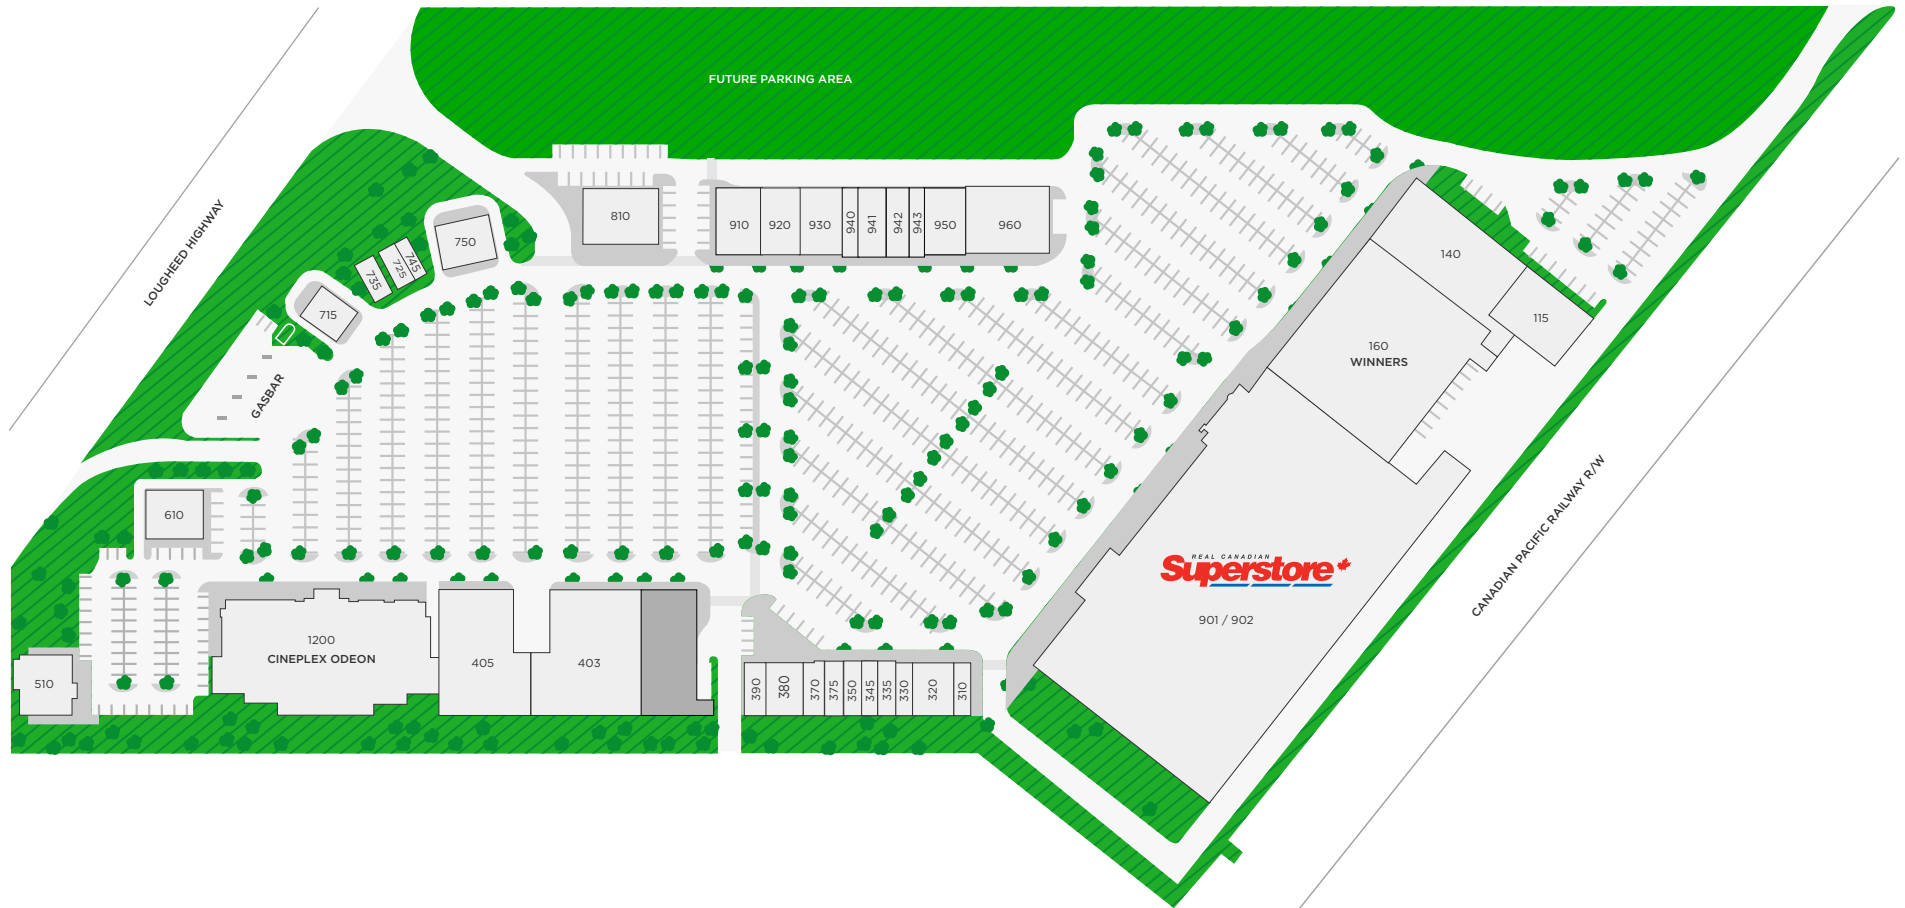

# MEADOWTOWN CENTRE

PITT MEADOWS, BRITISH COLUMBIA

## MAP LEGEND

|     |                                       |     |                            |     |                          |         |                             |     |                            |
|-----|---------------------------------------|-----|----------------------------|-----|--------------------------|---------|-----------------------------|-----|----------------------------|
| 115 | CEFA EDUCATION - 9,478 SF             | 345 | BELL MOBILITY - 1,300 SF   | 405 | SPORTCHEK - 18,522 SF    | 750     | VANCITY - 4,950 SF          | 941 | AVAILABLE - 3,476 SF       |
| 140 | JYSK - 20,002 SF                      | 350 | SANGO SUSHI - 1,441 SF     | 510 | BOSTON PIZZA - 5,750 SF  | 810     | BC LIQUOR STORE - 10,802 SF | 942 | AVAILABLE - 2,711 SF       |
| 160 | WINNERS - 45,380 SF                   | 370 | INSUREBC - 1,560 SF        | 610 | SCOTIABANK - 4,998 SF    | 901/902 | SUPERSTORE - 155,857 SF     | 943 | AVAILABLE - 1,829 SF       |
| 310 | BLENZ COFFEE - 1,560 SF               | 375 | SALLY BEAUTY - 1,555 SF    | 715 | TIM HORTON'S - 3,050 SF  | 910     | REITMANS - 4,791 SF         | 950 | AVAILABLE - 6,244 SF       |
| 320 | COAST CAPITAL - 3,496 SF              | 380 | PAYTON & BUCKLE - 2,454 SF | 725 | EB GAMES - 1,510 SF      | 920     | PET VALU - 5,231 SF         | 960 | LA VIE EN ROSE - 8,676 SF  |
| 330 | DR. OMID ROUDGAR (DENTIST) - 1,440 SF | 390 | VERA'S BURGER - 1,211 SF   | 735 | TELUS - 1,485 SF         | 930     | LORDO - 5,458 SF            | 960 | CINEPLEX ODEON - 40,842 SF |
| 335 | AVAILABLE - 1,248 SF                  | 403 | MICHAELS - 22,242 SF       | 745 | OPA! SOUVLAKI - 1,490 SF | 940     | RED SWAN PIZZA - 1,470 SF   |     |                            |