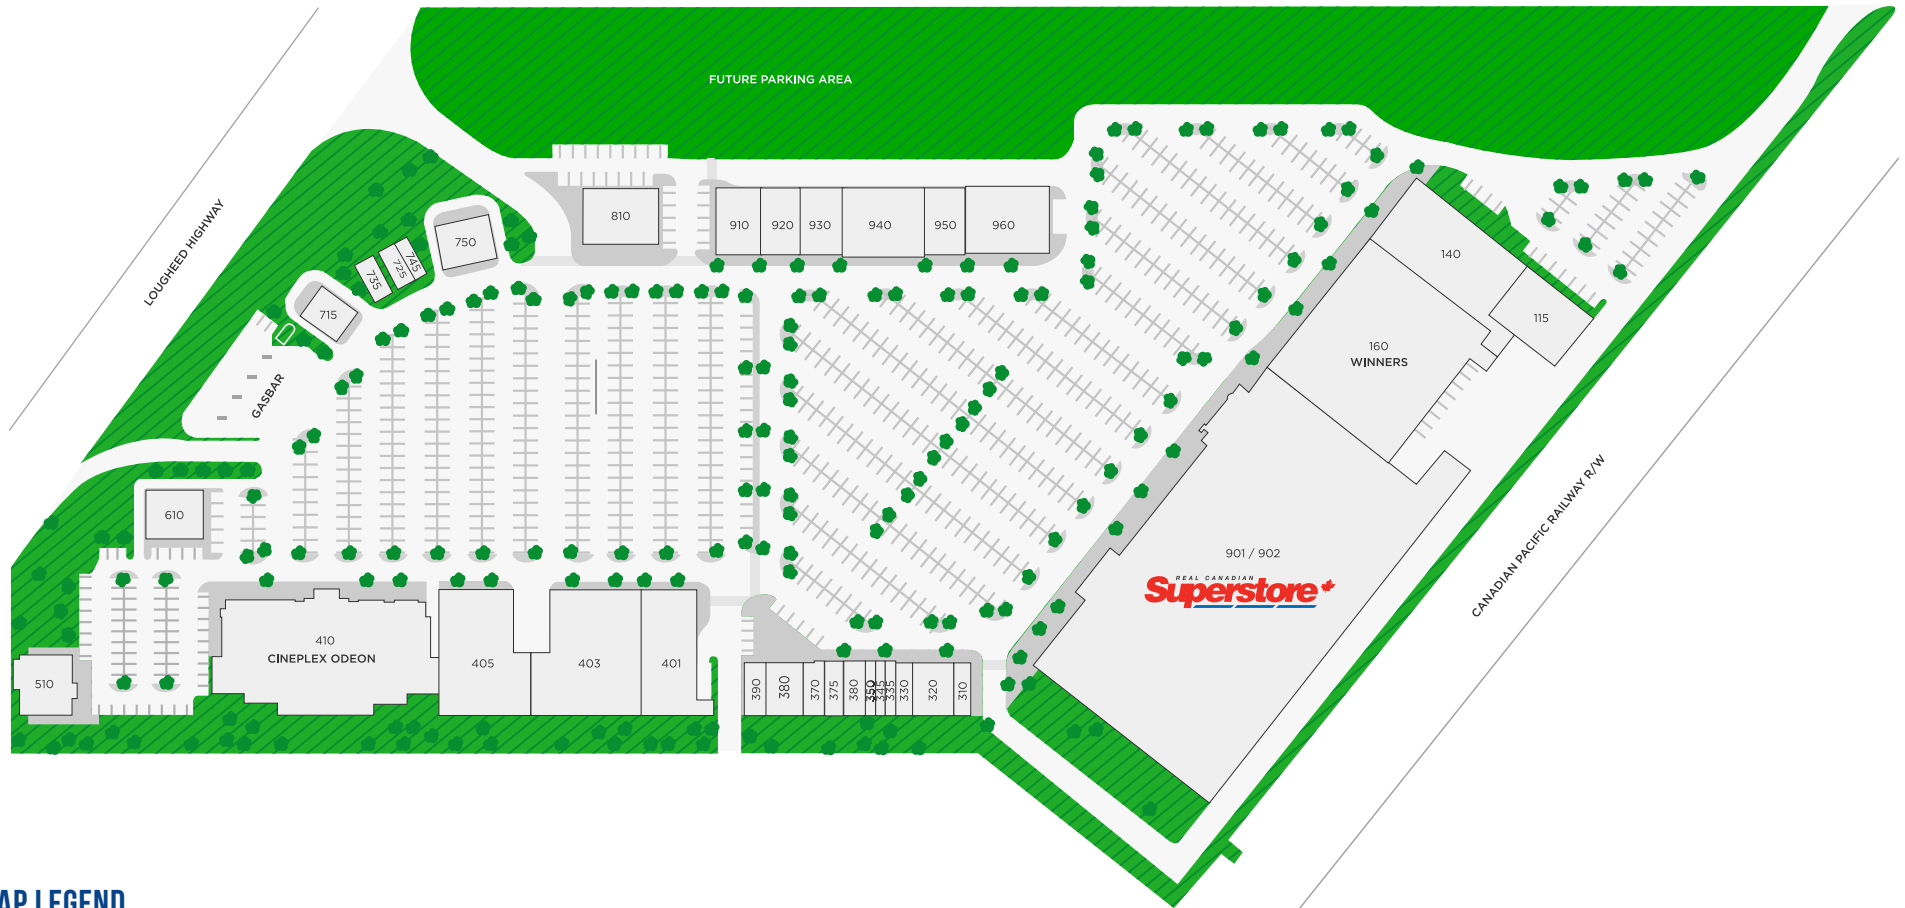

# MEADOWTOWN CENTRE

PITT MEADOWS, BRITISH COLUMBIA

## MAP LEGEND

115	CEFA - 9,477 SF	350	SANGO SUSHI - 1,442 SF	405	SPORTCHEK - 18,522 SF	750	VANCITY - 4,950 SF	942	SPECSAVERS - 2,042 SF
140	JYSK - 20,002 SF	360	THE MEGA HAIR GROUP - 3,846 SF	410	CINEPLEX ODEON - 40,842 SF	810	LIQUOR DISTRIBUTION BRANCH - 10,802 SF	943	DIVA'S TOUCH BEAUTY SALON - 2,372 SF
160	WINNERS/HOMESENSE - 45,330 SF	370	INSUREBC MEADOWTOWN - 1,560 SF	510	BOSTON PIZZA - 5,750 SF	901	SUPERSTORE - 155,857 SF	944	SUPPLEMENT KING - 1,696 SF
310	BLENZ COFFEE - 1,560 SF	375	SALLY BEAUTY - 1,555 SF	610	SCOTIABANK - 4,998 SF	910	REITMANS - 4,791 SF	950	CASTERLAND - 6,244 SF
320	COAST CAPITAL - 3,496 SF	380	PAYTON & BUCKLE - 2,600 SF	715	TIM HORTON'S - 3,050 SF	920	PET VALUE - 5,231 SF	960	LA VIE EN ROSE - 8,676 SF
330	MEADOWTOWN DENTAL CENTRE - 1,440 SF	390	VERA'S - 1,211 SF	725	SEED AND STONE - 1,485 SF	930	LORDCO - 5,458 SF		
335	LOFT TAN & WELLNESS - 1,248 SF	401	DOLLARAMA - 12,426 SF	735	TELLUS - 1,485 SF	940	RED SWAN PIZZA - 1,423 SF		
345	BELL MOBILITY - 1,300 SF	403	MICHAELS - 22,242 SF	745	OPA SOUVLAKI - 1,490 SF	941	MARY BROWNS CHICKEN - 2,042 SF		